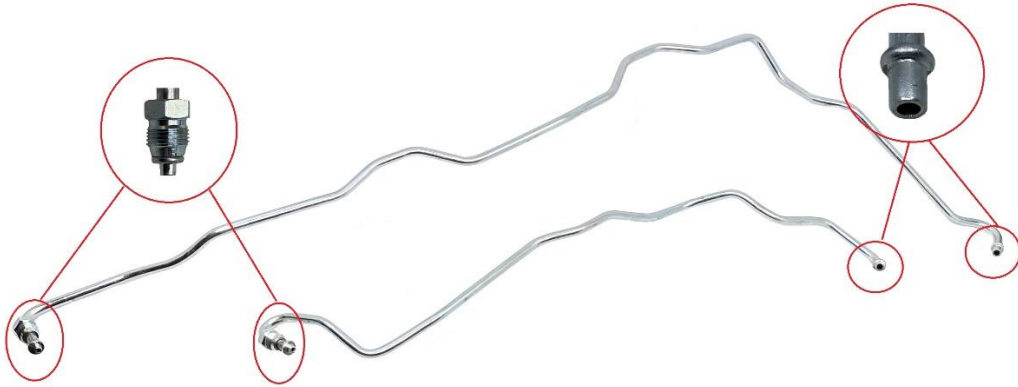

**Power steering rack hard lines (tubes) Part No. 20120085**

Application
BMW X5 E70 2003-2009; BMW X6 E71 2007-; BMW X6 E72 2007-; NO SERV

**FITS THE FOLLOWING**

Rack part number	Crossreferences	Application
ATGR20331RB	ATG  ATGR20332RB  BMW  677141606, 677141604, 2475181, 6771417, 32106771417, 32106771418, 32106771416  Bosch  KS01000922, KS00000952, KS00000921, KS00001406  CARDONE  262810	BMW  X5 II (E70) (2006-2011) X6 I (E71) (2007-2012) X6 I (E71) (2012-2014)